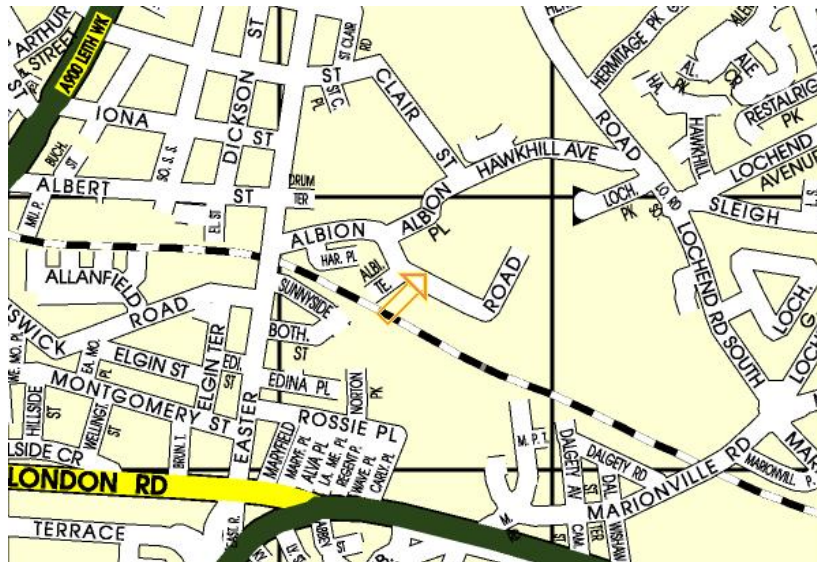

## Venture Scotland

Edinburgh office:

Norton Park  
57 Albion Road  
Edinburgh  
EH7 5QY

Tel: 0131 475 2395

Norton Park is a converted school that houses a number of different charities. It is located on Albion Road right next to the Hibernian FC stadium.

Norton Park has a front entrance as well as an additional entrance and car park at the rear. Only the rear entrance is open after 5pm. The buzzer no. for Venture Scotland's office is 26.